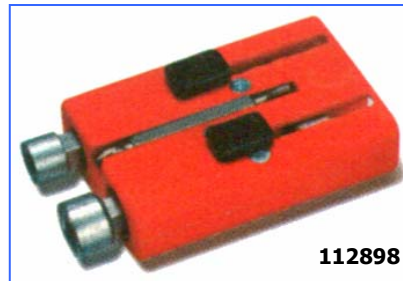

Cupboard Locker Keys

Item no	Description	
112798	Cupboard bit set, 13 sizes of bits 1 pce 4-way driver with magnets 4 pcs Triangle bit 7-8-9-10 mm 4 pce Squared bit 6-7-8-10 mm 1 pce Outer square bit 6-10 mm 2 pcs Double wing / hole 3 och 5 mm 1 pce Half moone bit 1 pce Bit Daimler Benz norm 1 pce Slotted bit 7 mm	
112894	4-way Cupboard key 1 pce duoble bit Slotted - PH 2 Triangle 7-8 mm Square 7-8 mm Square 6 mm Double wing / hole 5 mm	
112897	4-way Cupboard key 1 pce double bit Slotted - PH 2 Triangle 11 mm Square 7-8 mm Square 6 mm Double wing / hole 5 mm	NEW
112898	4-way Cupboard key, in polyamid holder 1 pce double bit Slotted - PH 2 Triangle 7-8 mm Square 7-8 mm Square 6 mm Double wing / hole 5 mm	