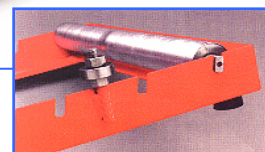

#### TECHNICAL INFO

Max weight capacity	200 kg
Drum width / diameter	530 / 700 mm
Adjustable distance between rollers	200-300-400 mm
Solid and durable 3 mm painted steel	
Anti-slip adjustable rubber soles	
Maintenance free rollers	
With side stop	
Transport handle	
Dimensions ( W x L x H )	600x635x120 mm
Weight	15,7 kg