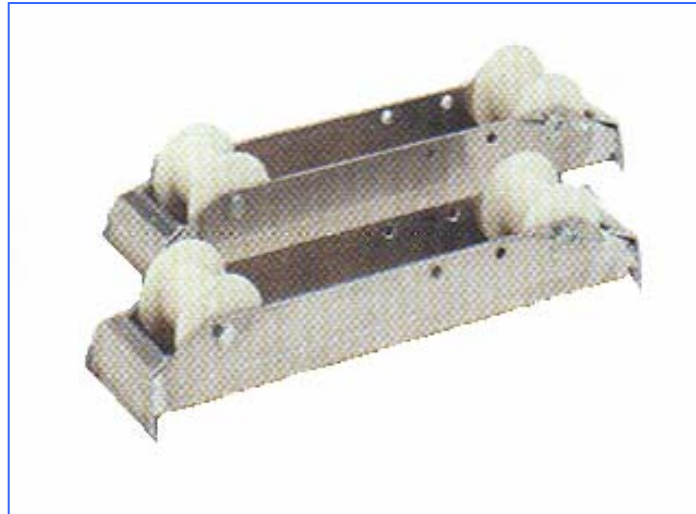

## Mini Roller Rails

Item no 142700

### TECHNICAL INFO

Delivered in pairs	
Max weight	300 kgs
Drum diameters	400 - 800 mm
Adjustable distance between rollers	250 - 330 - 410 mm
Solid and durable construction in aluminium	
Rollers of Polyamid	
Dimensions ( W x L x H )	155 x 590 x 130 mm
Weight	5,0 kgs / pair